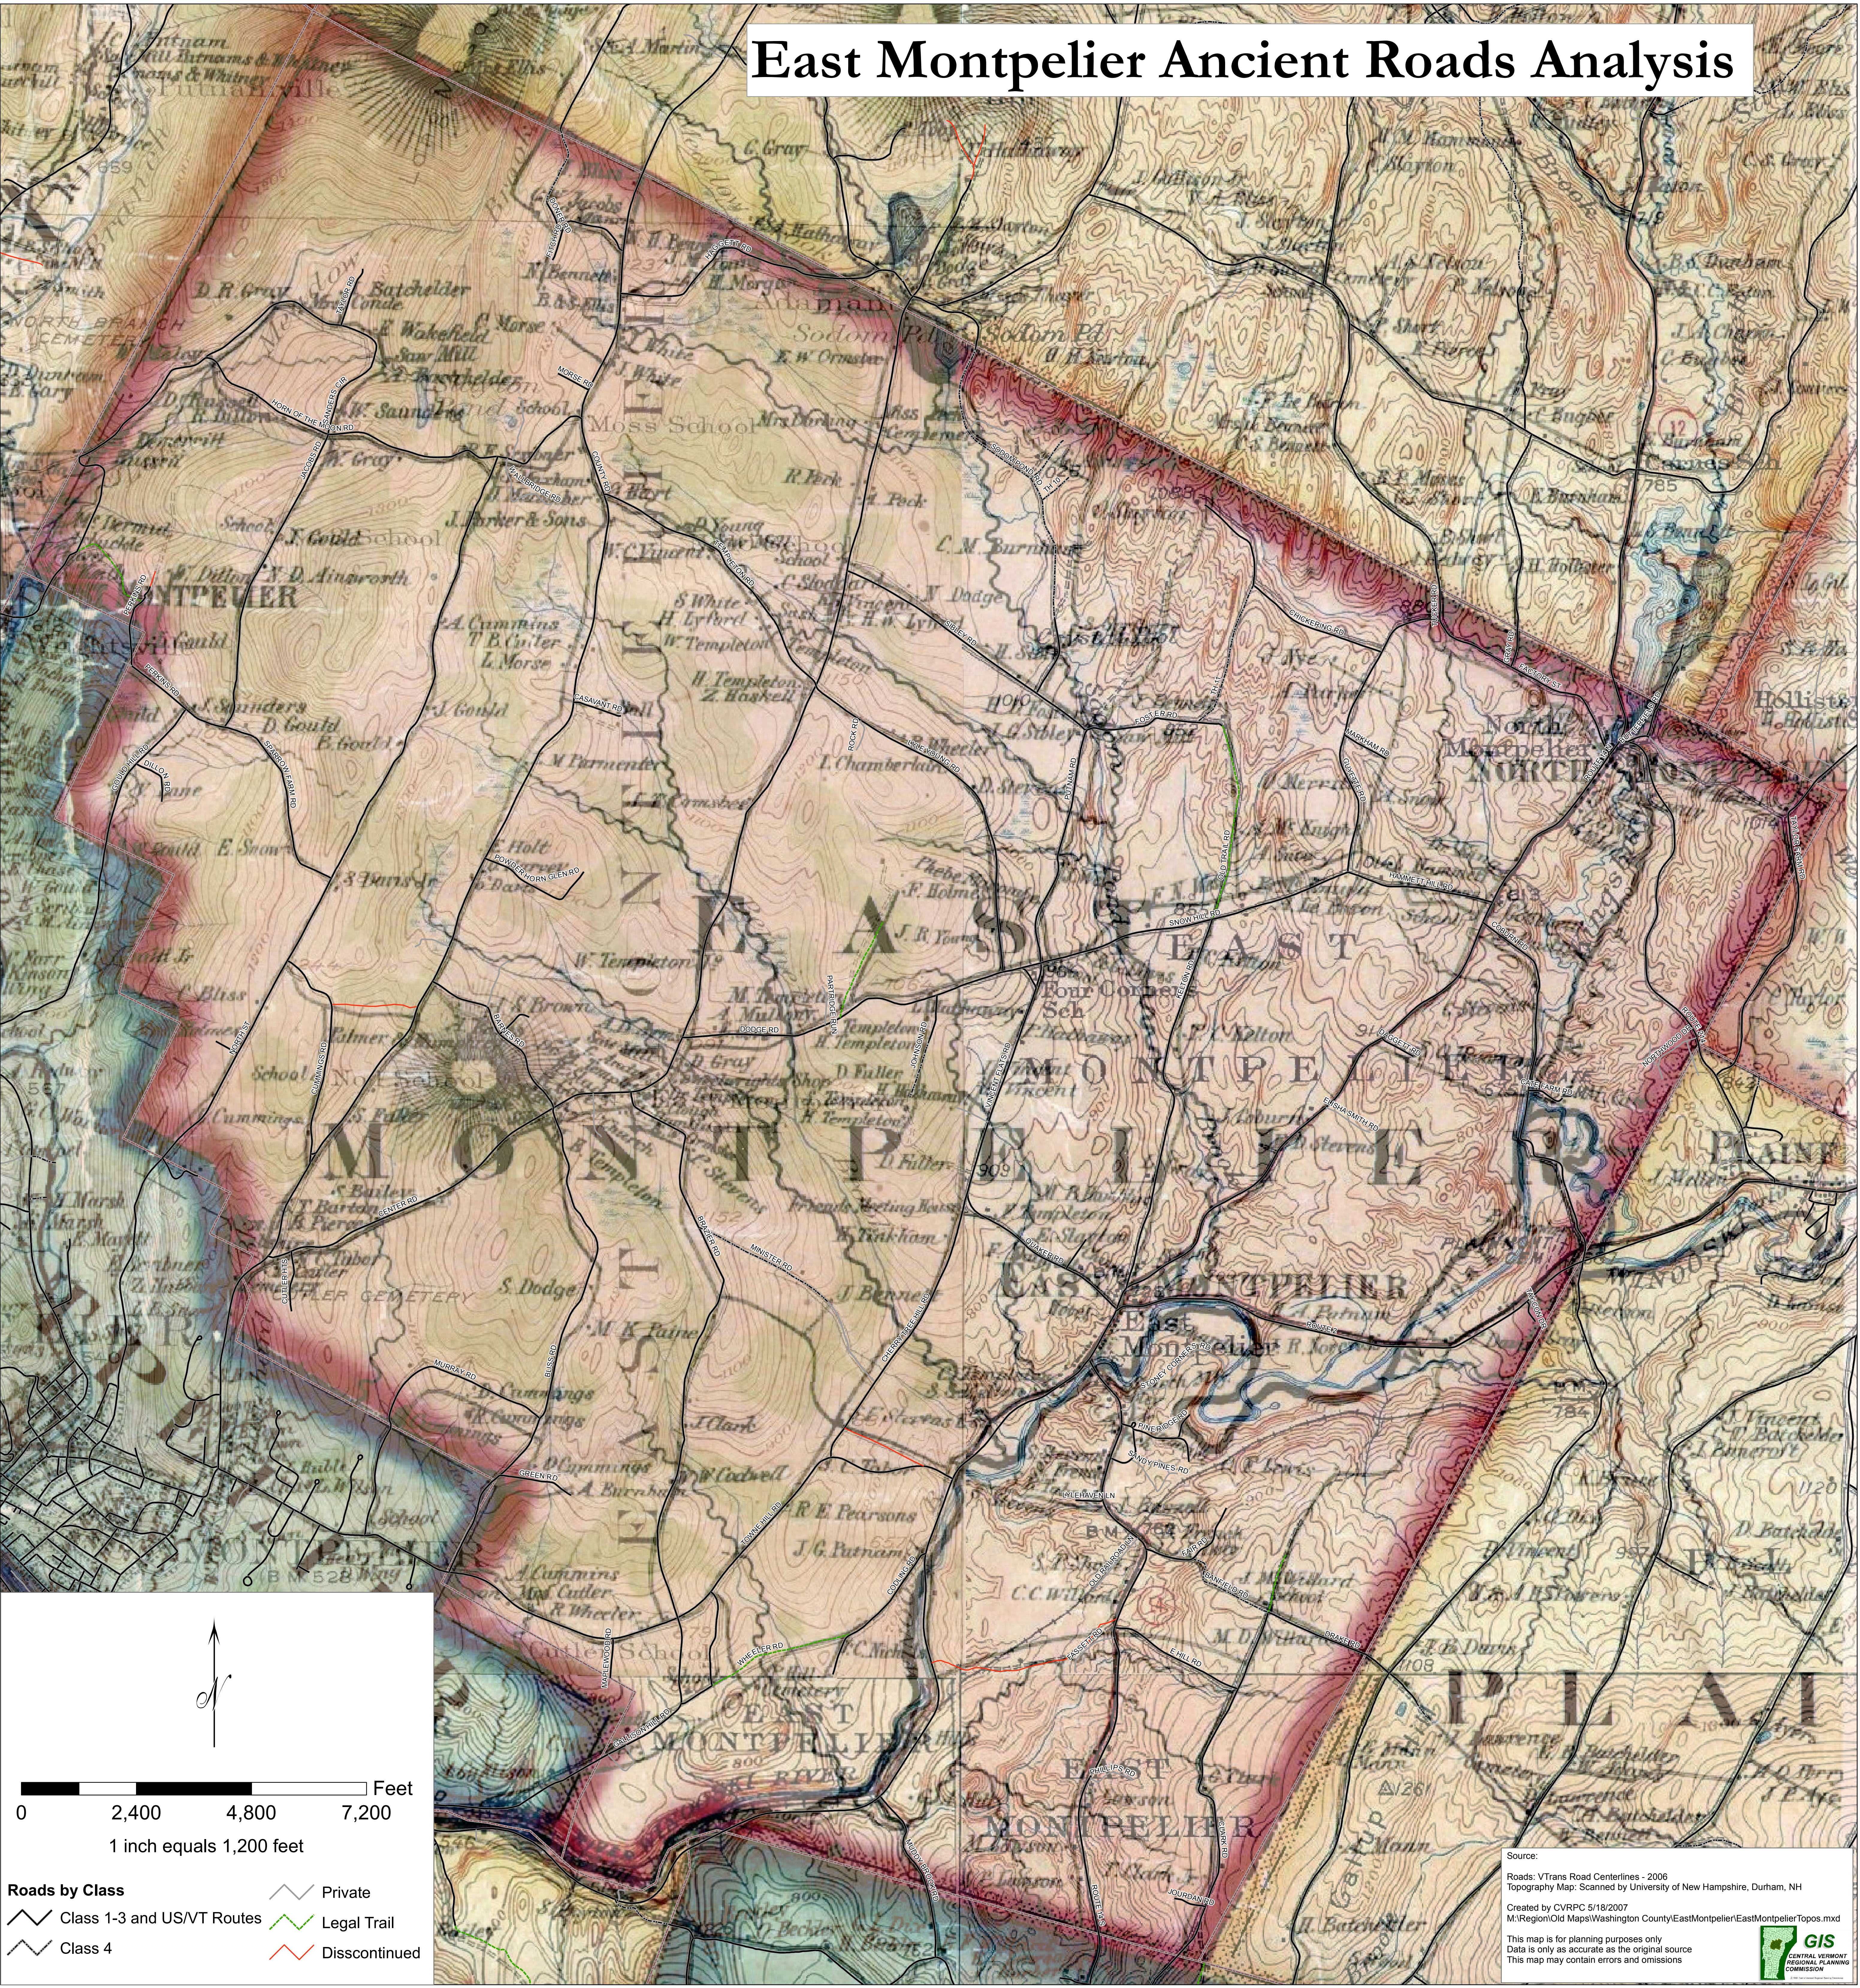

East Montpelier Ancient Roads Analysis

- Roads by Class**
- Class 1-3 and US/VT Routes
 - Class 4
 - Private
 - Legal Trail
 - Discontinued

Source:
 Roads: VTrans Road Centerlines - 2006
 Topography Map: Scanned by University of New Hampshire, Durham, NH
 Created by CVRPC 5/18/2007
 M:\Region\Old Maps\Washington County\EastMontpelier\EastMontpelierTopos.mxd
 This map is for planning purposes only
 Data is only as accurate as the original source
 This map may contain errors and omissions